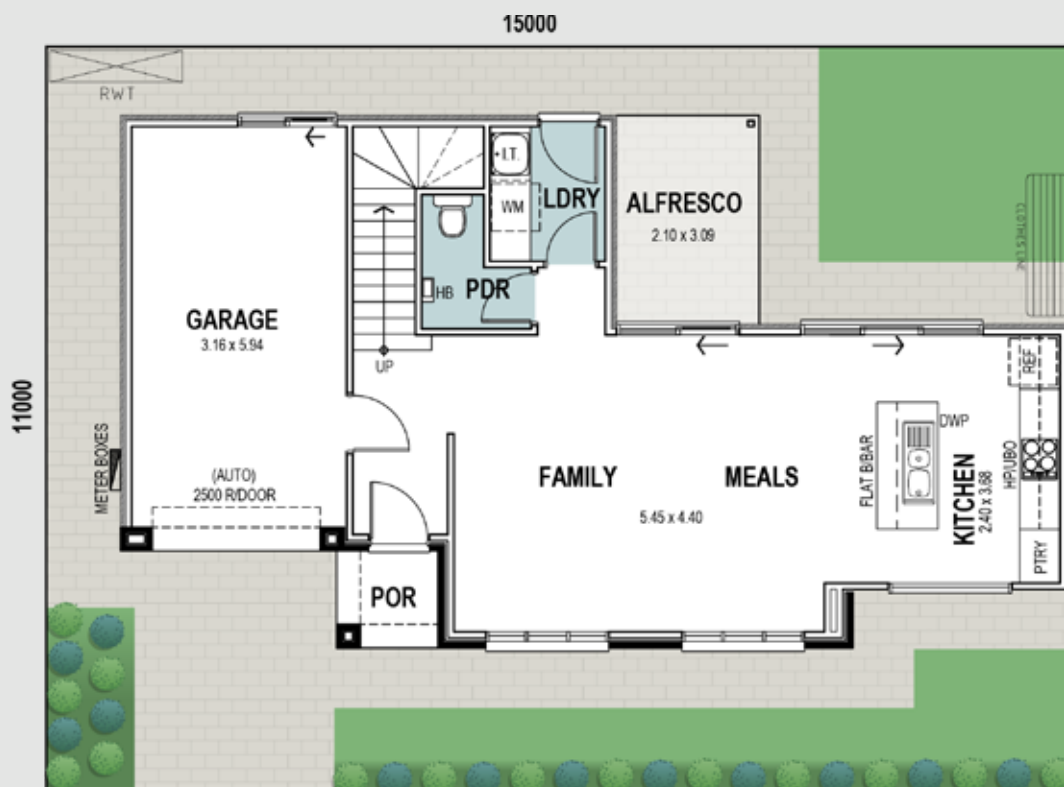

PARI AVE

Lots 93 & 143

Northridge
ENFIELD

STELLA

LOT 93

Living ground	58.88m ²
Living upper	77.02m ²
Total living	135.90m²
Porch	2.15m ²
Alfresco	6.49m ²
Garage	21.51m ²
Total Residence	166.05m²
Land size	165m²

Width	14.00m
Depth	7.90m

UPPER FLOOR

GROUND FLOOR

STELLA

LOT 143

Living ground	58.88m ²
Living upper	78.49m ²
Total living	137.37m²
Porch	2.15m ²
Alfresco	6.49m ²
Garage	21.51m ²
Total Residence	167.52m²
Land size	165m²

Width 11.73m

Depth 7.90m

UPPER FLOOR

15000

GROUND FLOOR

INTERNAL SELECTIONS

Find your style by choosing from one of our stunning selection themes.

GENERAL