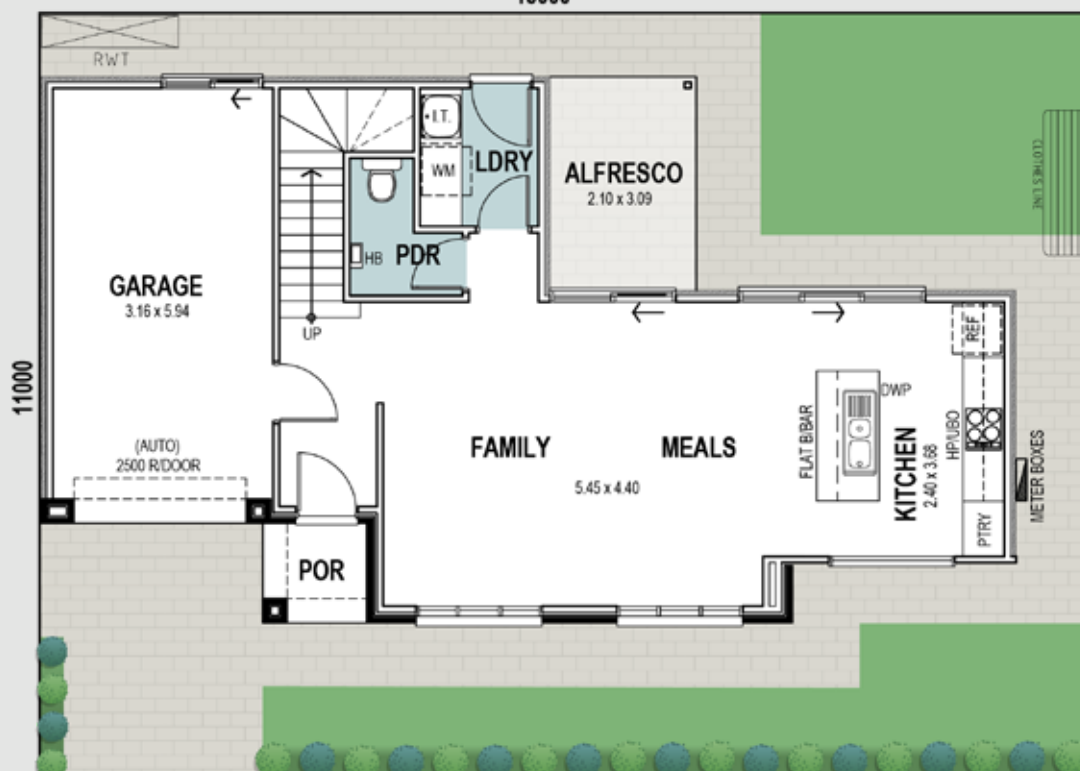

Width	14.00m
Depth	7.90m

UPPER FLOOR

GROUND FLOOR

STELLA

LOT 143

Living ground	58.88m ²
Living upper	78.49m ²
Total living	137.37m²
Porch	2.15m ²
Alfresco	6.49m ²
Garage	21.51m ²
Total Residence	167.52m²
Land size	165m²

Width 11.73m

Depth 7.90m

UPPER FLOOR

15000

GROUND FLOOR

INTERNAL SELECTIONS

Find your style by choosing from one of our stunning selection themes.

GENERAL