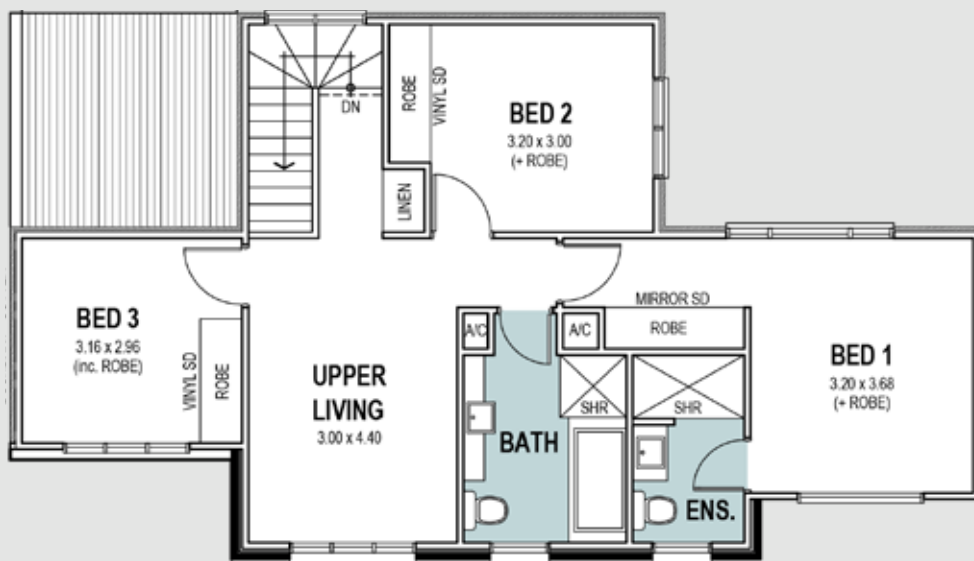

Width	14.00m
Depth	7.90m

UPPER FLOOR

GROUND FLOOR

STELLA

LOT 143

Living ground	58.88m ²
Living upper	78.49m ²
Total living	137.37m²
Porch	2.15m ²
Alfresco	6.49m ²
Garage	21.51m ²
Total Residence	167.52m²
Land size	165m²

Width 11.73m

Depth 7.90m

UPPER FLOOR

15000

GROUND FLOOR

INTERNAL SELECTIONS

Find your style by choosing from one of our stunning selection themes.

GENERAL

Ceiling height	Ground: 2700mm, Upper: 2550mm
Internal linings	10mm Boral sheetrock plasterboard
External doors	Corinthian Madison Entry Door with Translucent Glass
External hardware	Trilock Leverset Aurora Satin Chrome, Aurora Entrance Lever Lockset Brushed Satin Chrome, Single Cylinder Deadbolt
Internal doors	Corinthian Painted Redicote Flush Panel doors
Internal door hardware	Lianna Passage Leverset Satin Chrome, Lianna Privacy Leverset Satin Chrome
Insulation	Internal Walls: R2.0, External Walls:R2.5 Thermocoustic, Ceiling: R5.0, Subfloor: R2.0
Cornices	Ground & Upper: Cove 90mm
Skirtings	67x18mm MDF bevel profile with 67x18mm door aves
Window architraves	67x18mm MDF bevel profile
Paint system	Matt acrylic, 2 coat system
Built in robes	Vinyl Sliding Doors - white, Mirror Sliding Door to bed 1
Stairs	Gyprock balustrade to staircase with timber top, carpeted M.D.F treads/risers/stringers and painted handrail
Electrical	Hard wired smoke detectors with battery backup, meter isolator & 6ka circuit breaker and earth leakage safety switch to meter box.
NBN provision	600 Series Hub, lockable enclosure, splitter for TV data, patch panel, ethernet and phone hub, wiring provision for phone (x2), data point (x2), internet lead-in cable (cat 6).
Hot water service	Rheem gas continuous flow 26 litre
Air-conditioning	Ducted reverse cycle air by Fujitsu
Garage auto panel lift door	Madison Sectional Door