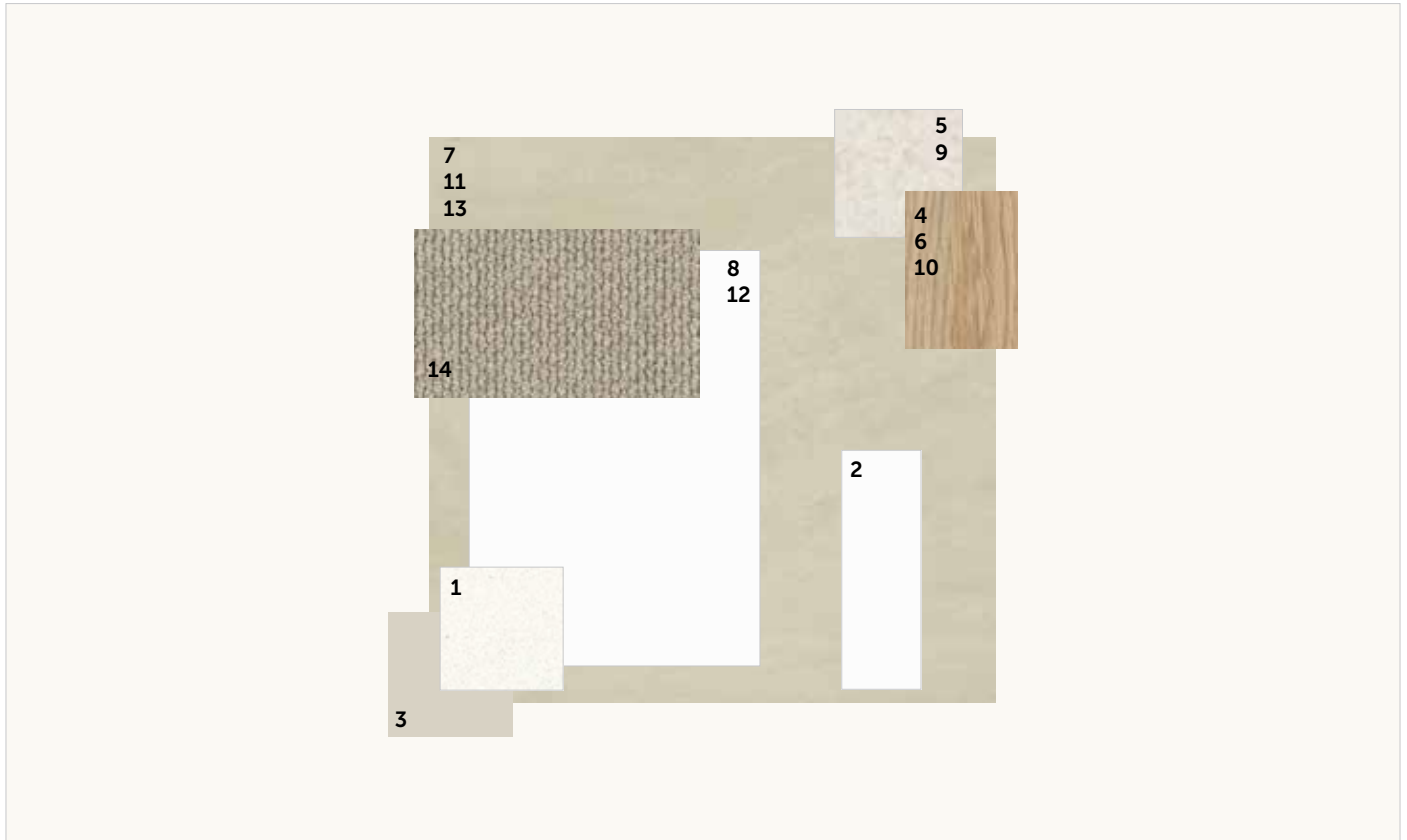

tan

Earthy, natural materials and a warm harmonic colour palette create a layered, textural environment

KITCHEN

1. Benchtop	Smartstone Nieve White 20mm thick
2. Splashback	White Matt Subway Tile 300x100, Grout - Ultrawhite, horizontal stackbond
3. Lower Cupboards	Laminex Apline Mist Natural Finish
4. Overhead cupboards	Laminex Classic Oak Natural Finish - No handles to overhead cupboards
Joinery handle	Satin Chrome
Sink	Seima Acero 1080 Abovemount Stainless Steel Sink, 1¾ bowls
Sink mixer	Phoenix Arlo Sink Mixer 200mm Gooseneck chrome
Cooktop	Westinghouse 600mm Gas Cooktop
Oven	Westinghouse 600mm Multi-function Electric Oven
Rangehood	Westinghouse 600mm Slideout Rangehood
Dishwasher	Westinghouse 600mm Freestanding Dishwasher