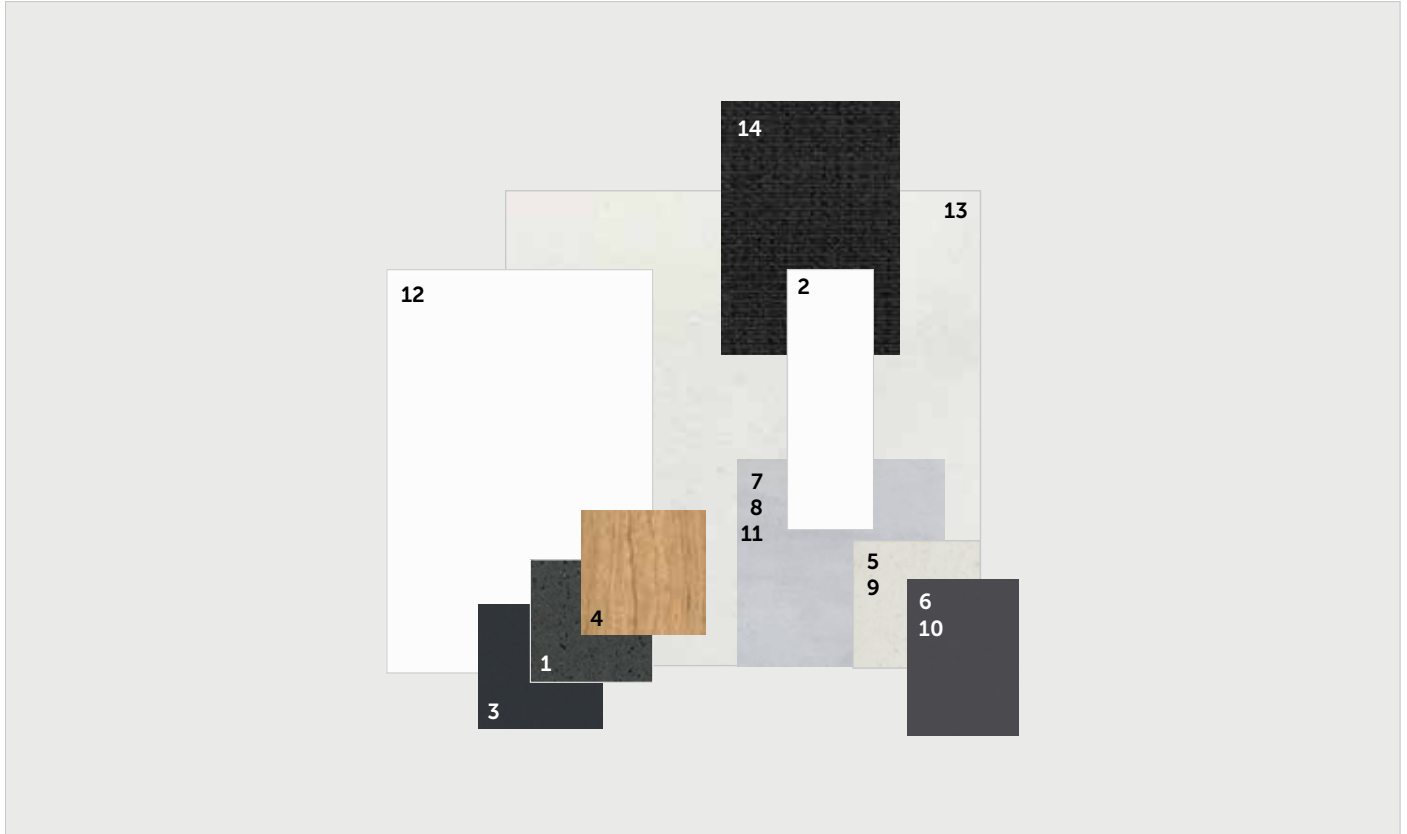

GENERAL

Internal wall paint	Wattyl Floral White
13. Main floor tile	Matang Latte Matt 400x400, Grout - Buff
14. Carpet	EC Andes Peak Patilla

raw

An industrial, edgy style that combines earthy and organic materials.