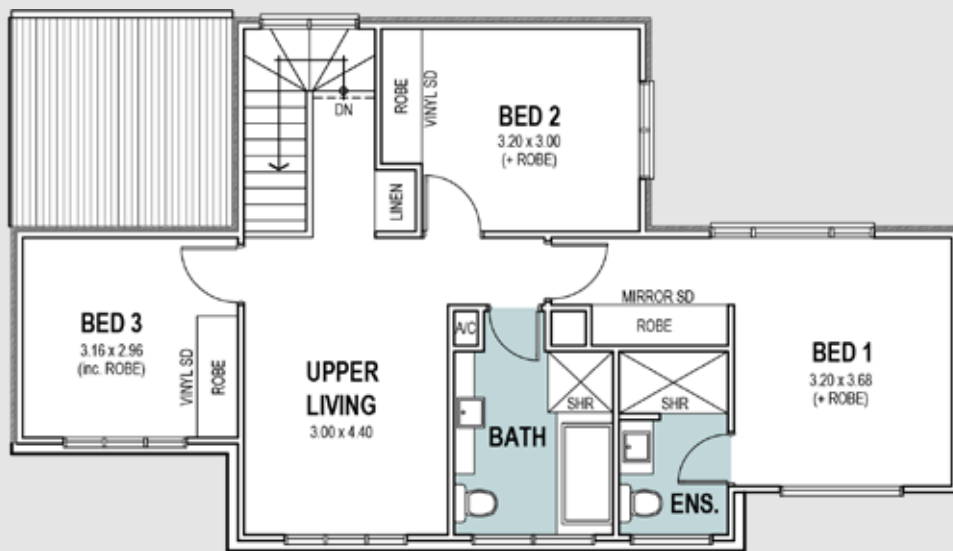

Width	14.00m
Depth	7.90m

UPPER FLOOR

GROUND FLOOR

STELLA

LOT 143

Living ground	58.88m ²
Living upper	78.49m ²
Total living	137.37m²
Porch	2.15m ²
Alfresco	6.49m ²
Garage	21.51m ²
Total Residence	167.52m²
Land size	165m²